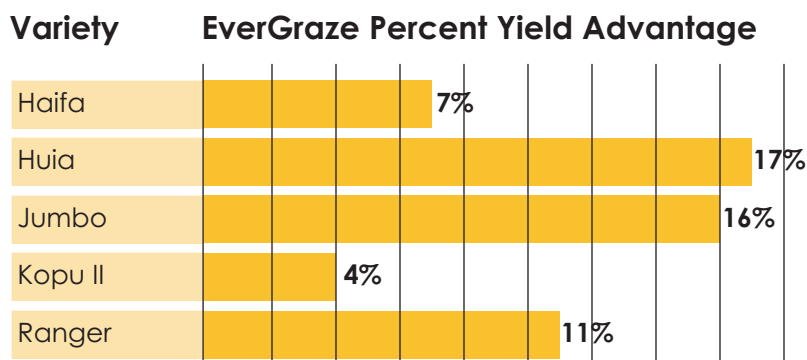

# EverGraze Ladino Clover

*Proven Genetic Innovation*

## Large Leaf White Clover

EverGraze is a large leaf ladino clover whose parent plants were selected for forage yield, vegetative vigor following frequent cutting, flowering intensity and freedom from leaf disease and virus. EverGraze shows strong persistence under aggressive grazing management.

### Variety Description

- Adapted to the Central, Northeastern, Southeastern, and Mid-South United States.
- Intended for use in mixtures with cool and warm season grasses for pasture renovation and as a component in wild game mixtures.
- Features a tall, showy, upright growth habit.
- Large, medium dark green leaves with many showing leaf markings.
- Medium maturity.
- Excellent choice for overseeding or interseeding into existing vegetation.